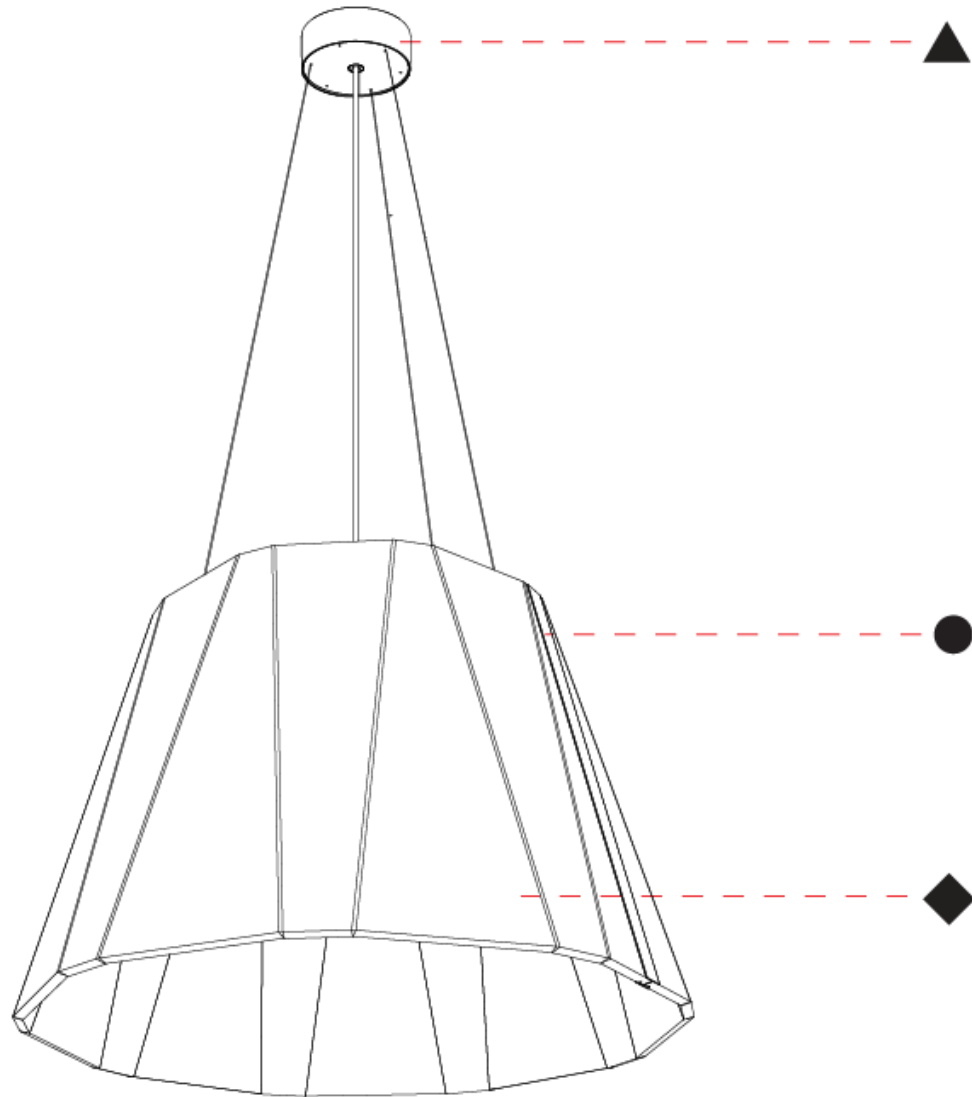

A3001053-

PROJECT
TYPE
SPECIFIER
QUANTITY
DATE

A